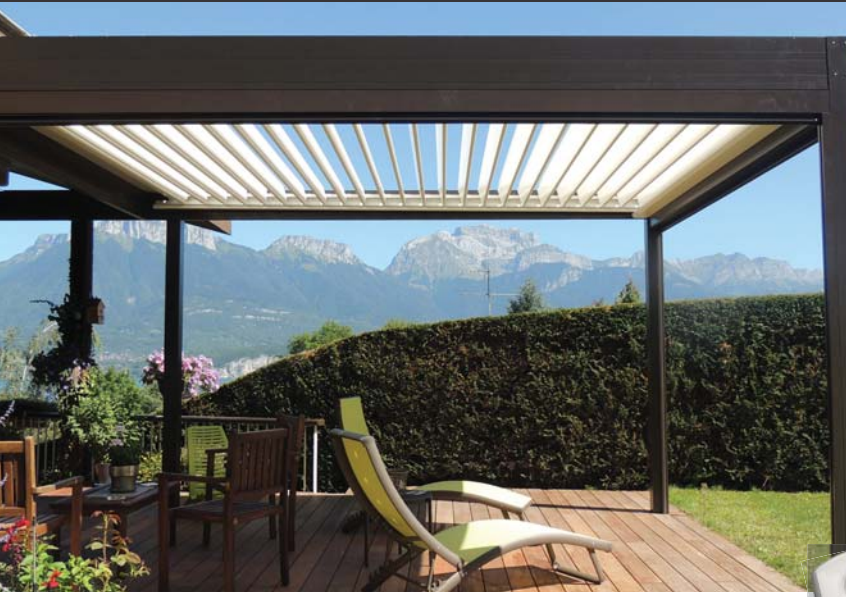

Options and Accessories